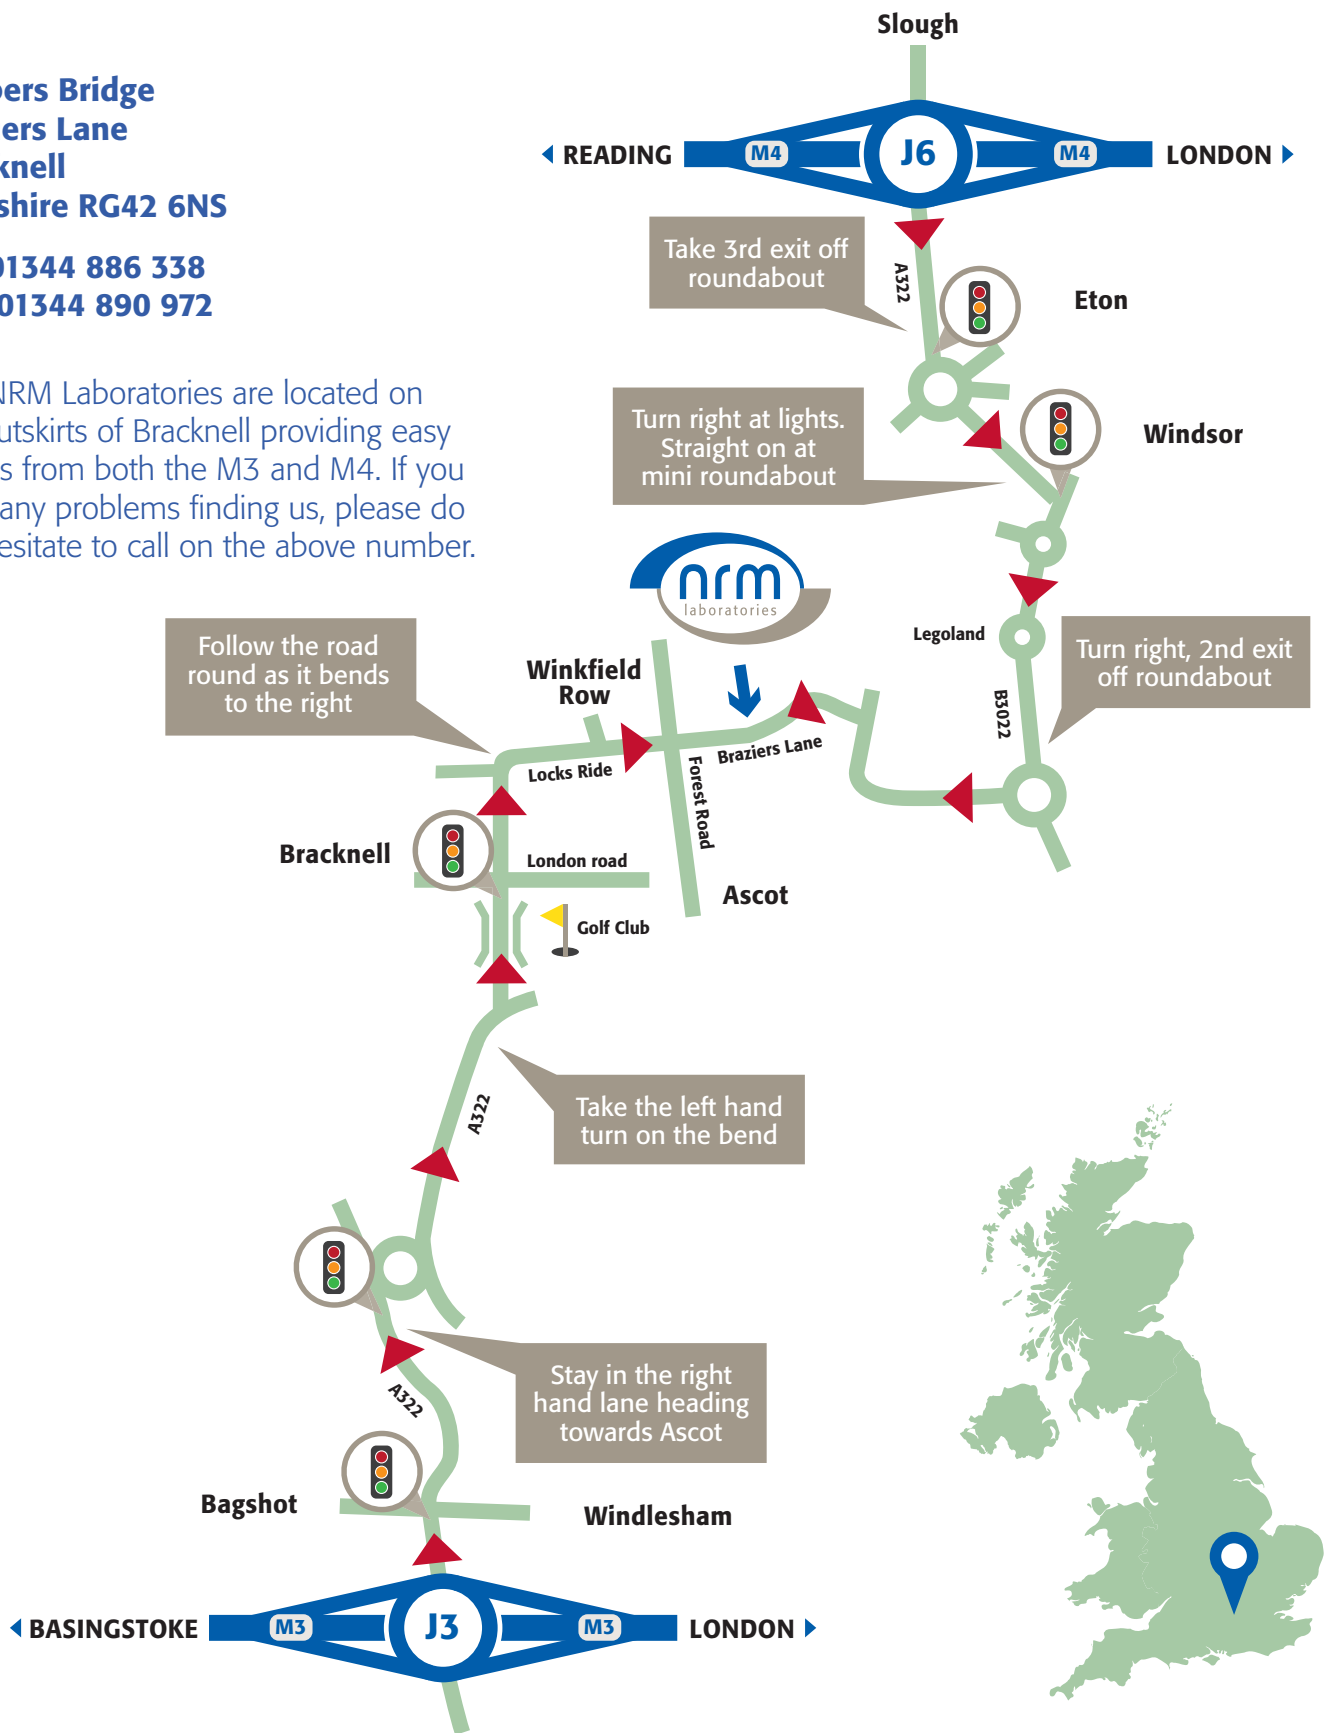

**NRM**  
**Coopers Bridge**  
**Braziers Lane**  
**Bracknell**  
**Berkshire RG42 6NS**

**Tel: 01344 886 338**  
**Fax: 01344 890 972**

The NRM Laboratories are located on the outskirts of Bracknell providing easy access from both the M3 and M4. If you have any problems finding us, please do not hesitate to call on the above number.